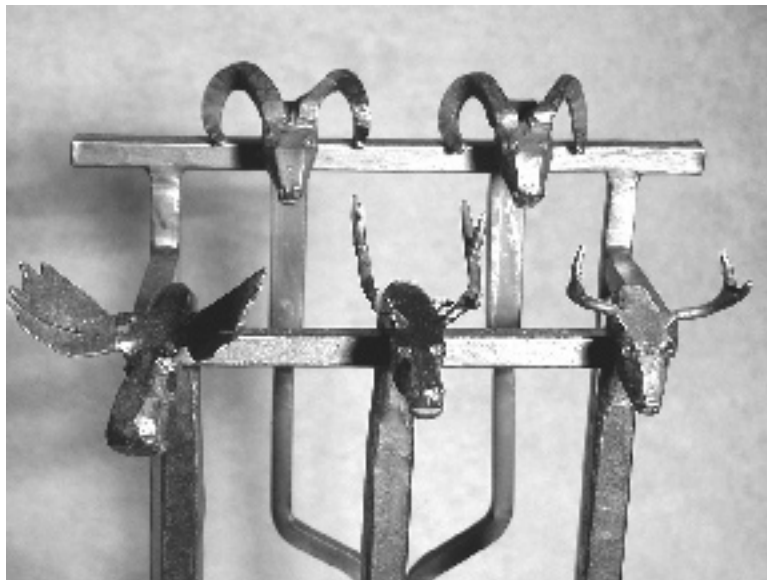

RETAIL PRICE LIST

October 2016

FIREPLACE EQUIPMENT

The Animal Head tools are available as a wall or floor set. The tools are approx. 29” long. The stand is 34” high, the wall racks are 9”(for 3 pc. set) or 15” (for 4 pc. set) wide. Animal fire sets can be configured with any combination of heads. You have the choice of **ram**, **deer**, **elk**, or **moose** for the poker, shovel, and broom; and **ram** or **wolf** for the tongs.

3 pc. Wall Set	\$295.00
4 pc. Wall Set (includes tongs)	\$450.00
3 pc. Floor Set	\$375.00
4 pc. Floor Set (includes tongs)	\$525.00

HOOKS

All hooks are forged from mild steel and finished with oil or polyurethane. Individual sizes are noted below.

- Small S hook (3" long)\$ 8.00
- Medium S hook (4 3/4" long)\$ 10.00
- Screw in hook (3 1/2" long")\$ 8.00
- Under the Counter hook (3 1/2" long)\$ 10.00

Deer, Moose, Lizard, Elk hook (7" long) \$ 45.00