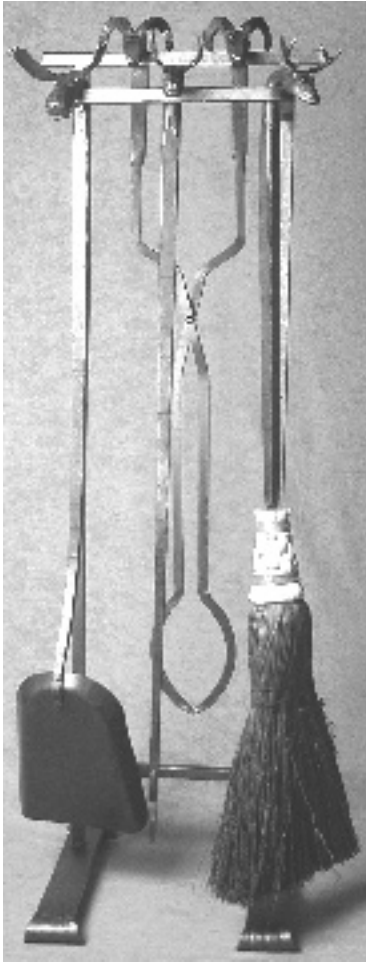

RETAIL PRICE LIST

August 2021

FIREPLACE EQUIPMENT

The Animal Head tools are available as a wall or floor set. The tools are approx. 29” long. The stand is 34” high, the wall racks are 9”(for 3 pc. set) or 15” (for 4 pc. set) wide. Animal fire sets can be configured with any combination of heads. You have the choice of **ram**, **deer**, **elk**, or **moose** for the poker, shovel, and broom; and **ram** or **wolf** for the tongs.

- 3 pc. Wall Set\$320.00
- 4 pc. Wall Set (includes tongs)\$475.00
- 3 pc. Floor Set\$400.00
- 4 pc. Floor Set (includes tongs)\$550.00

HOOKS

All hooks are forged from mild steel and finished with oil or polyurethane. Individual sizes are noted below.

- Small S hook (3" long)\$ 9.00
- Medium S hook (4 3/4" long)\$ 12.00
- Screw in hook (3 1/2" long")\$ 9.00

Deer, Wolf hook (7" long)\$ 45.00

Moose, Lizard, Elk hook (7" long) \$ 45.00

TOWEL RACKS, ETC.

Towel racks are forged from mild steel and finished with polyurethane to seal against moisture.