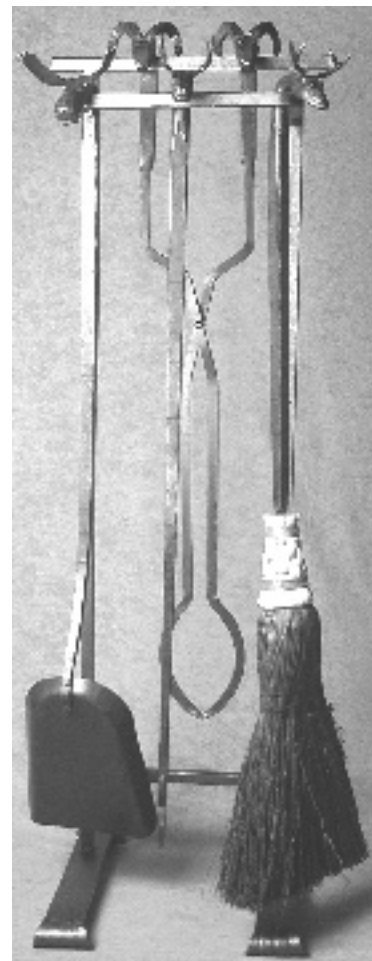

RETAIL PRICE LIST

October 2016

FIREPLACE EQUIPMENT

The Animal Head tools are available as a wall or floor set. The tools are approx. 29” long. The stand is 34” high, the wall racks are 9”(for 3 pc. set) or 15” (for 4 pc. set) wide. Animal fire sets can be configured with any combination of heads. You have the choice of **ram**, **deer**, **elk**, or **moose** for the poker, shovel, and broom; and **ram** or **wolf** for the tongs.

3 pc. Wall Set	\$295.00
4 pc. Wall Set (includes tongs)	\$450.00
3 pc. Floor Set	\$375.00
4 pc. Floor Set (includes tongs)	\$525.00

HOOKS

All hooks are forged from mild steel and finished with oil or polyurethane. Individual sizes are noted below.

- Small S hook (3" long)\$ 8.00
- Medium S hook (4 3/4" long)\$ 10.00
- Screw in hook (3 1/2" long")\$ 8.00
- Under the Counter hook (3 1/2" long)\$ 10.00

Deer, Moose, Lizard, Elk hook (7" long) \$ 45.00

TOWEL RACKS, ETC.

Towel racks are forged from mild steel and finished with polyurethane to seal against moisture.

Leaf and Squares

- 16" towel rack\$ 50.00
- 24" towel rack\$ 55.00
- Robe hook\$ 30.00

- Toilet paper holder\$ 45.00
- Towel ring (5 1/2" circle)\$ 55.00