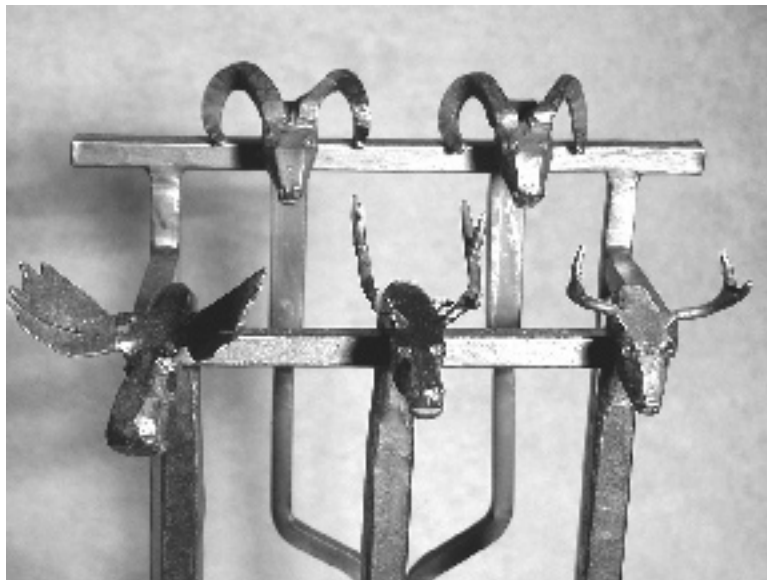

RETAIL PRICE LIST

October 2016

FIREPLACE EQUIPMENT

The Animal Head tools are available as a wall or floor set. The tools are approx. 29" long. The stand is 34" high, the wall racks are 9"(for 3 pc. set) or 15" (for 4 pc. set) wide. Animal fire sets can be configured with any combination of heads. You have the choice of **ram**, **deer**, **elk**, or **moose** for the poker, shovel, and broom; and **ram** or **wolf** for the tongs.

3 pc. Wall Set	\$295.00
4 pc. Wall Set (includes tongs)	\$450.00
3 pc. Floor Set	\$375.00
4 pc. Floor Set (includes tongs)	\$525.00

HOOKS

All hooks are forged from mild steel and finished with oil or polyurethane. Individual sizes are noted below.

- Small S hook (3" long)\$ 8.00
- Medium S hook (4 3/4" long)\$ 10.00
- Screw in hook (3 1/2" long")\$ 8.00
- Under the Counter hook (3 1/2" long)\$ 10.00

Deer, Moose, Lizard, Elk hook (7" long) \$ 45.00