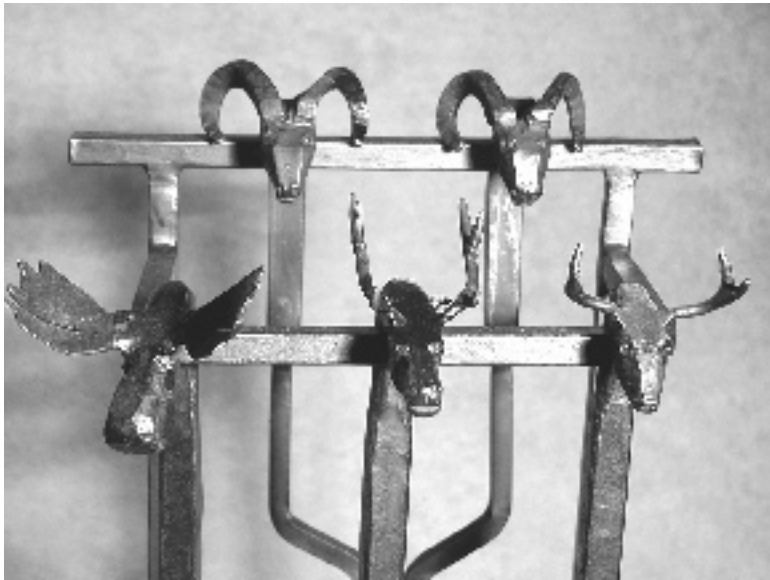

RETAIL PRICE LIST

August 2021

FIREPLACE EQUIPMENT

The Animal Head tools are available as a wall or floor set. The tools are approx. 29” long. The stand is 34” high, the wall racks are 9”(for 3 pc. set) or 15” (for 4 pc. set) wide. Animal fire sets can be configured with any combination of heads. You have the choice of **ram**, **deer**, **elk**, or **moose** for the poker, shovel, and broom; and **ram** or **wolf** for the tongs.

- 3 pc. Wall Set\$320.00
- 4 pc. Wall Set (includes tongs)\$475.00
- 3 pc. Floor Set\$400.00
- 4 pc. Floor Set (includes tongs)\$550.00

HOOKS

All hooks are forged from mild steel and finished with oil or polyurethane. Individual sizes are noted below.

- Small S hook (3" long)\$ 9.00
- Medium S hook (4 3/4" long)\$ 12.00
- Screw in hook (3 1/2" long")\$ 9.00

Deer, Wolf hook (7" long)\$ 45.00

Moose, Lizard, Elk hook (7" long) \$ 45.00

TOWEL RACKS, ETC.

Towel racks are forged from mild steel and finished with polyurethane to seal against moisture.