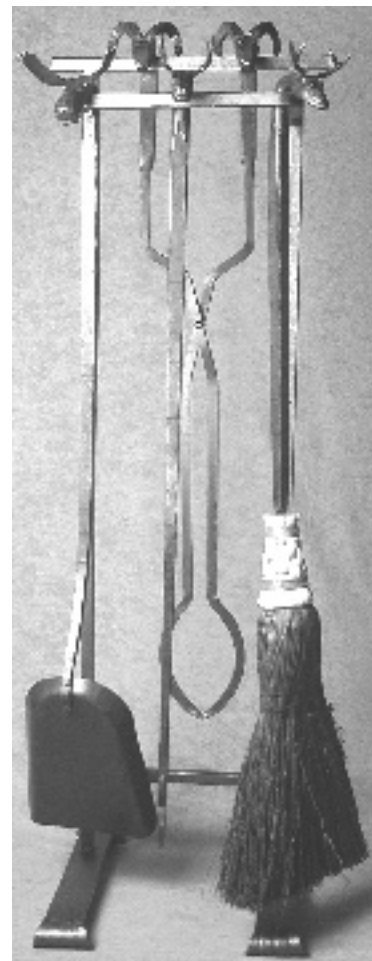

RETAIL PRICE LIST

October 2016

FIREPLACE EQUIPMENT

The Animal Head tools are available as a wall or floor set. The tools are approx. 29" long. The stand is 34" high, the wall racks are 9"(for 3 pc. set) or 15" (for 4 pc. set) wide. Animal fire sets can be configured with any combination of heads. You have the choice of **ram**, **deer**, **elk**, or **moose** for the poker, shovel, and broom; and **ram** or **wolf** for the tongs.

3 pc. Wall Set	\$295.00
4 pc. Wall Set (includes tongs)	\$450.00
3 pc. Floor Set	\$375.00
4 pc. Floor Set (includes tongs)	\$525.00

HOOKS

All hooks are forged from mild steel and finished with oil or polyurethane. Individual sizes are noted below.

- Small S hook (3" long)\$ 8.00
- Medium S hook (4 3/4" long)\$ 10.00
- Screw in hook (3 1/2" long")\$ 8.00
- Under the Counter hook (3 1/2" long)\$ 10.00

Deer, Moose, Lizard, Elk hook (7" long) \$ 45.00

TOWEL RACKS, ETC.

Towel racks are forged from mild steel and finished with polyurethane to seal against moisture.

Leaf and Squares

- 16" towel rack\$ 50.00
- 24" towel rack\$ 55.00
- Robe hook\$ 30.00

- Toilet paper holder\$ 45.00
- Towel ring (5 1/2" circle)\$ 55.00